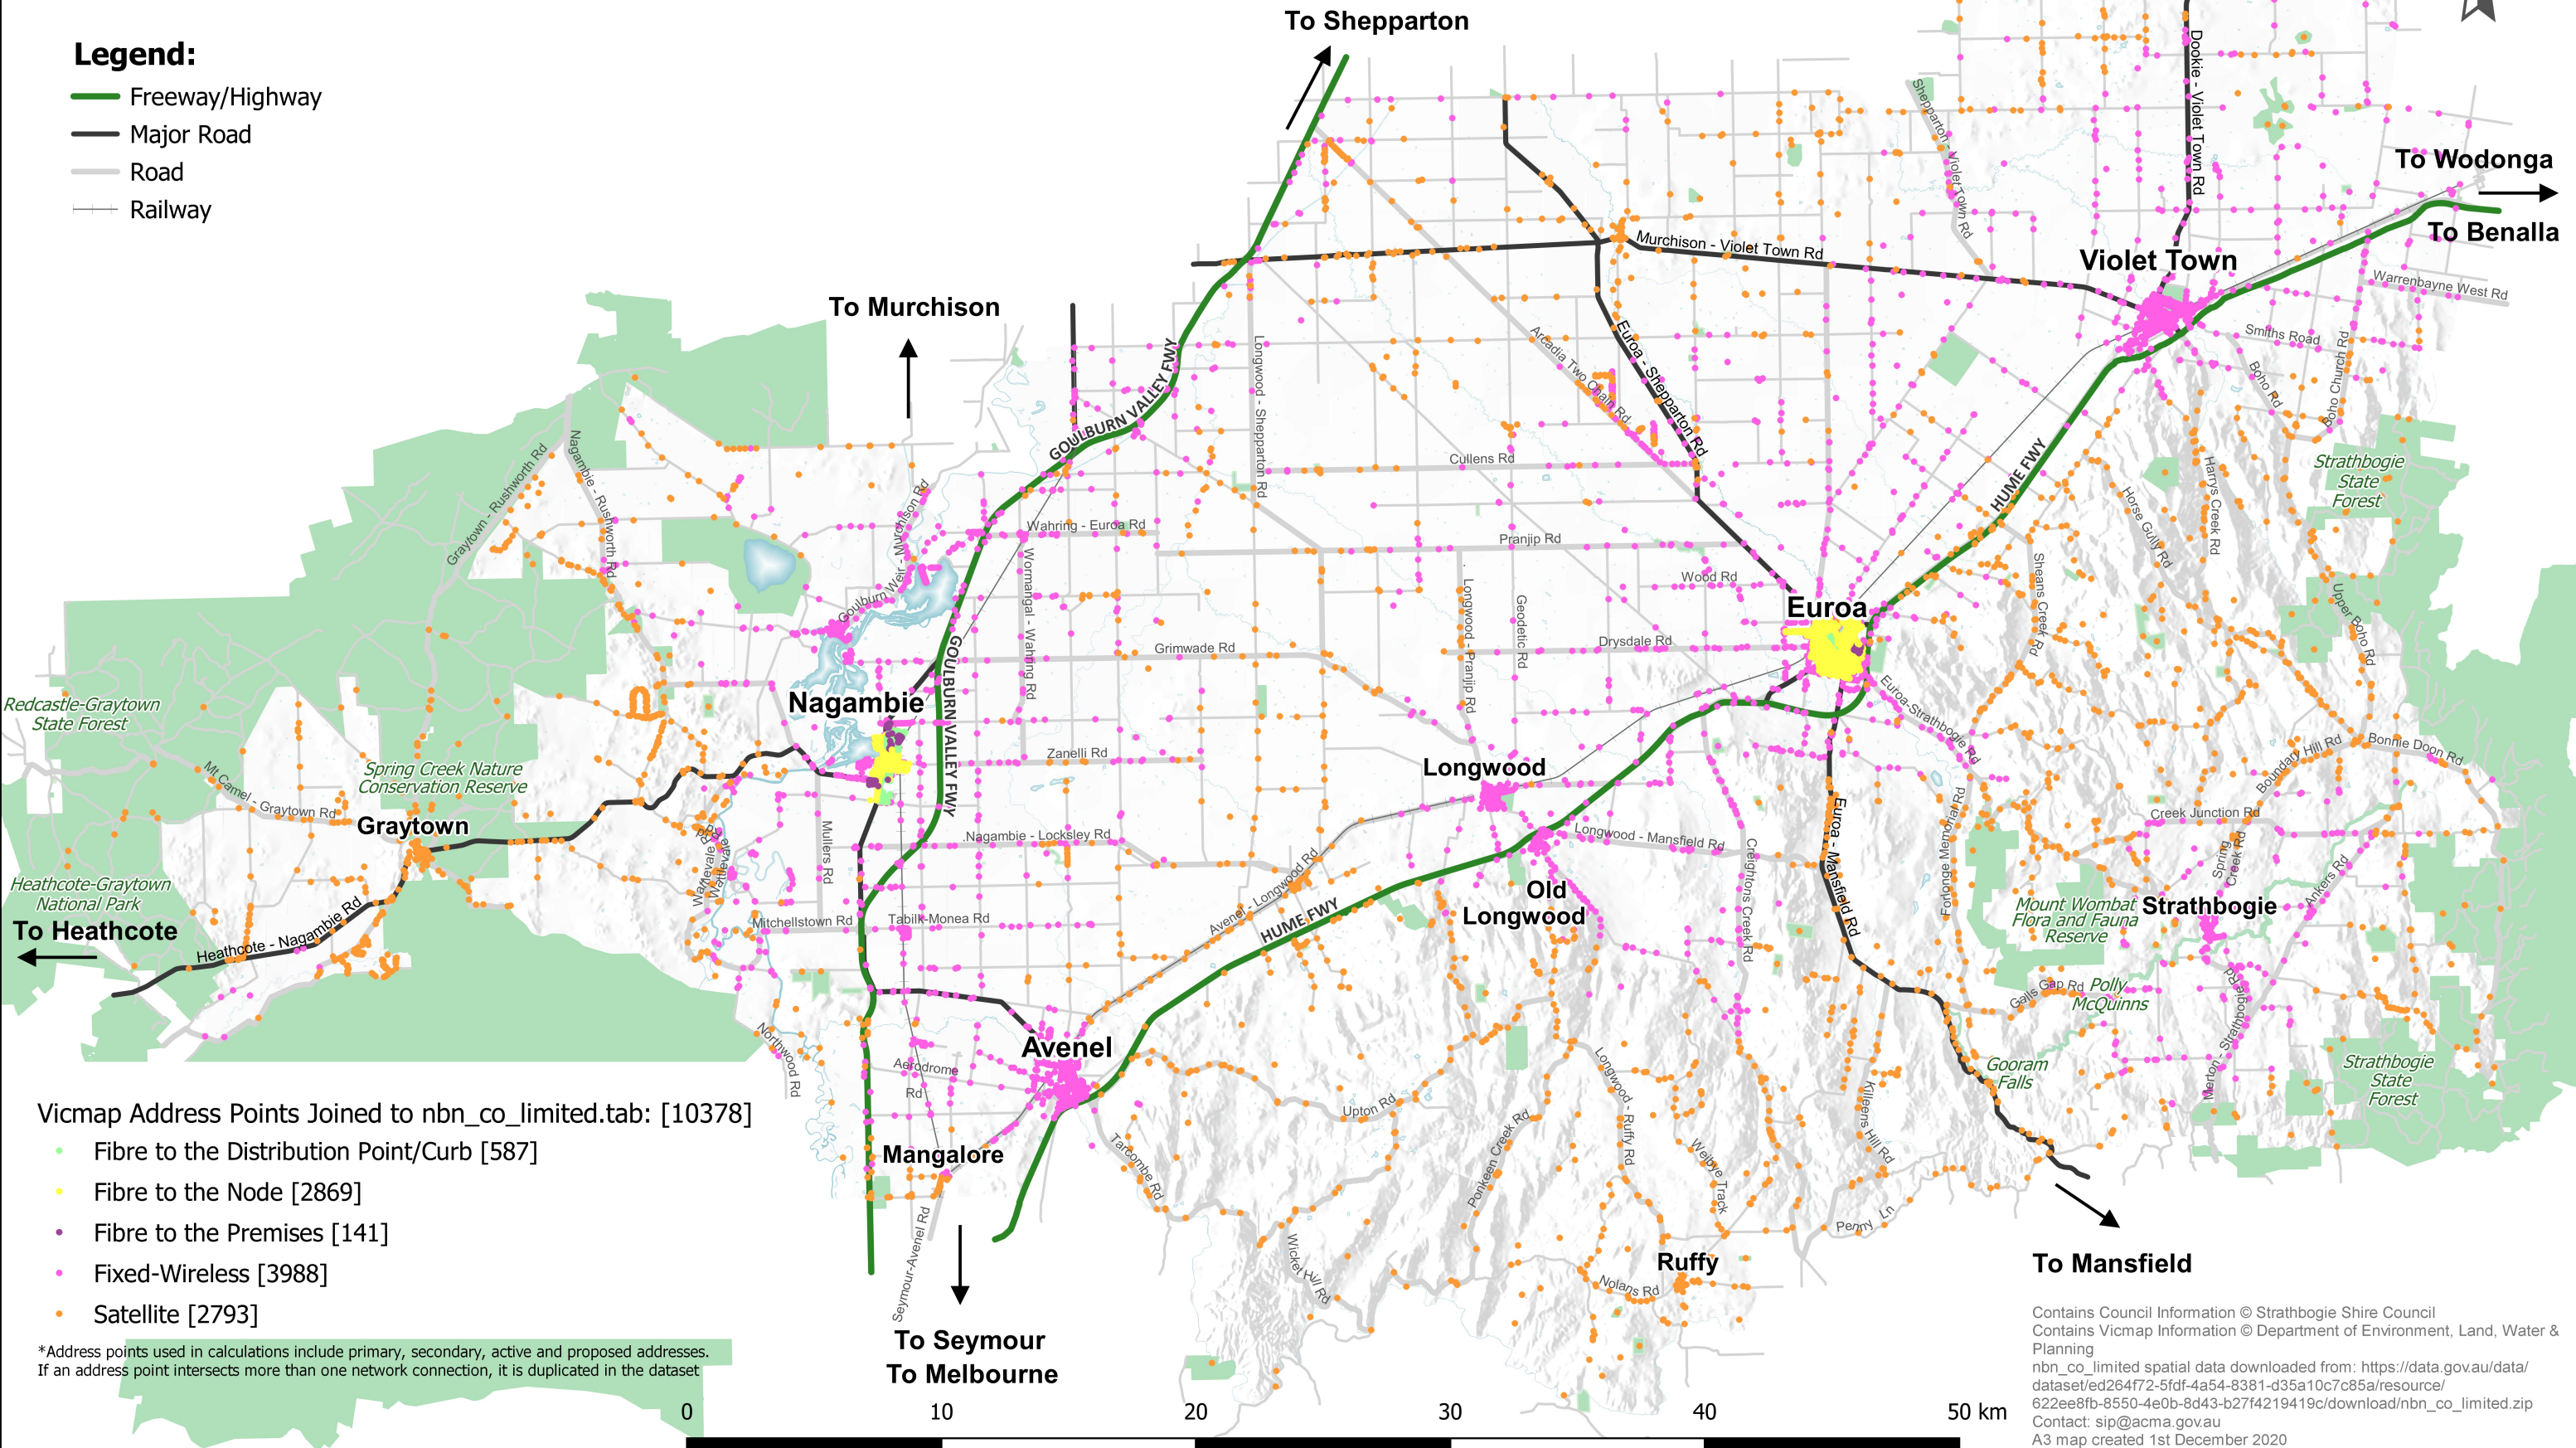

NBN Connection Types

Data source: nbn_co_limited.tab downloaded from data.gov.au current as at 11/11/2020. Nbn_co_limited.tab data joined to vicmap address current as at 26/11/2020 by location and thematically mapped via Network_In

Legend:

- Freeway/Highway
- Major Road
- Road
- Railway

Vicmap Address Points Joined to nbn_co_limited.tab: [10378]

- Fibre to the Distribution Point/Curb [587]
- Fibre to the Node [2869]
- Fibre to the Premises [141]
- Fixed-Wireless [3988]
- Satellite [2793]

*Address points used in calculations include primary, secondary, active and proposed addresses. If an address point intersects more than one network connection, it is duplicated in the dataset