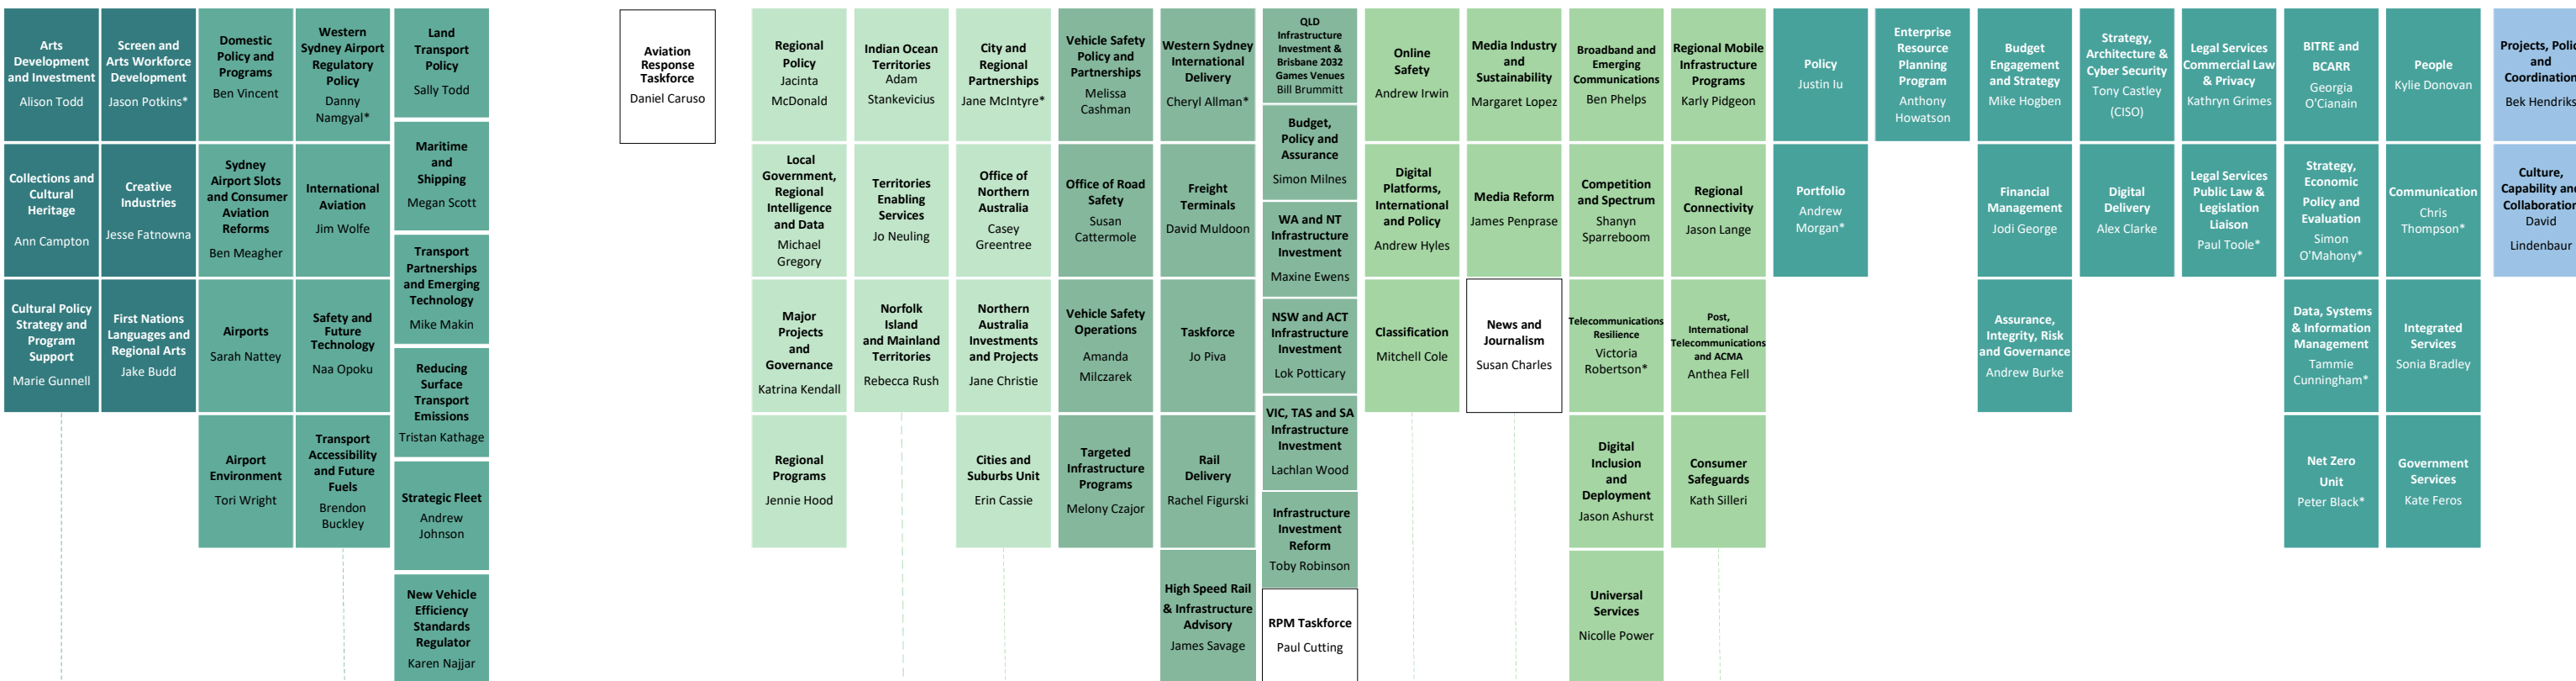

Australian Government

Department of Infrastructure, Transport, Regional Development, Communications and the Arts

Secretary
Jim Betts
Chief of Staff
Angela French

*Denotes acting
□ Taskforce

Organisation structure
current as at 24 February 2025

GROUP (Deputy Secretary)

DIVISION (First Assistant Secretary / SES Band 2)

BRANCH (Assistant Secretary / SES Band 1)

PORTFOLIO ENTITY / OFFICAL