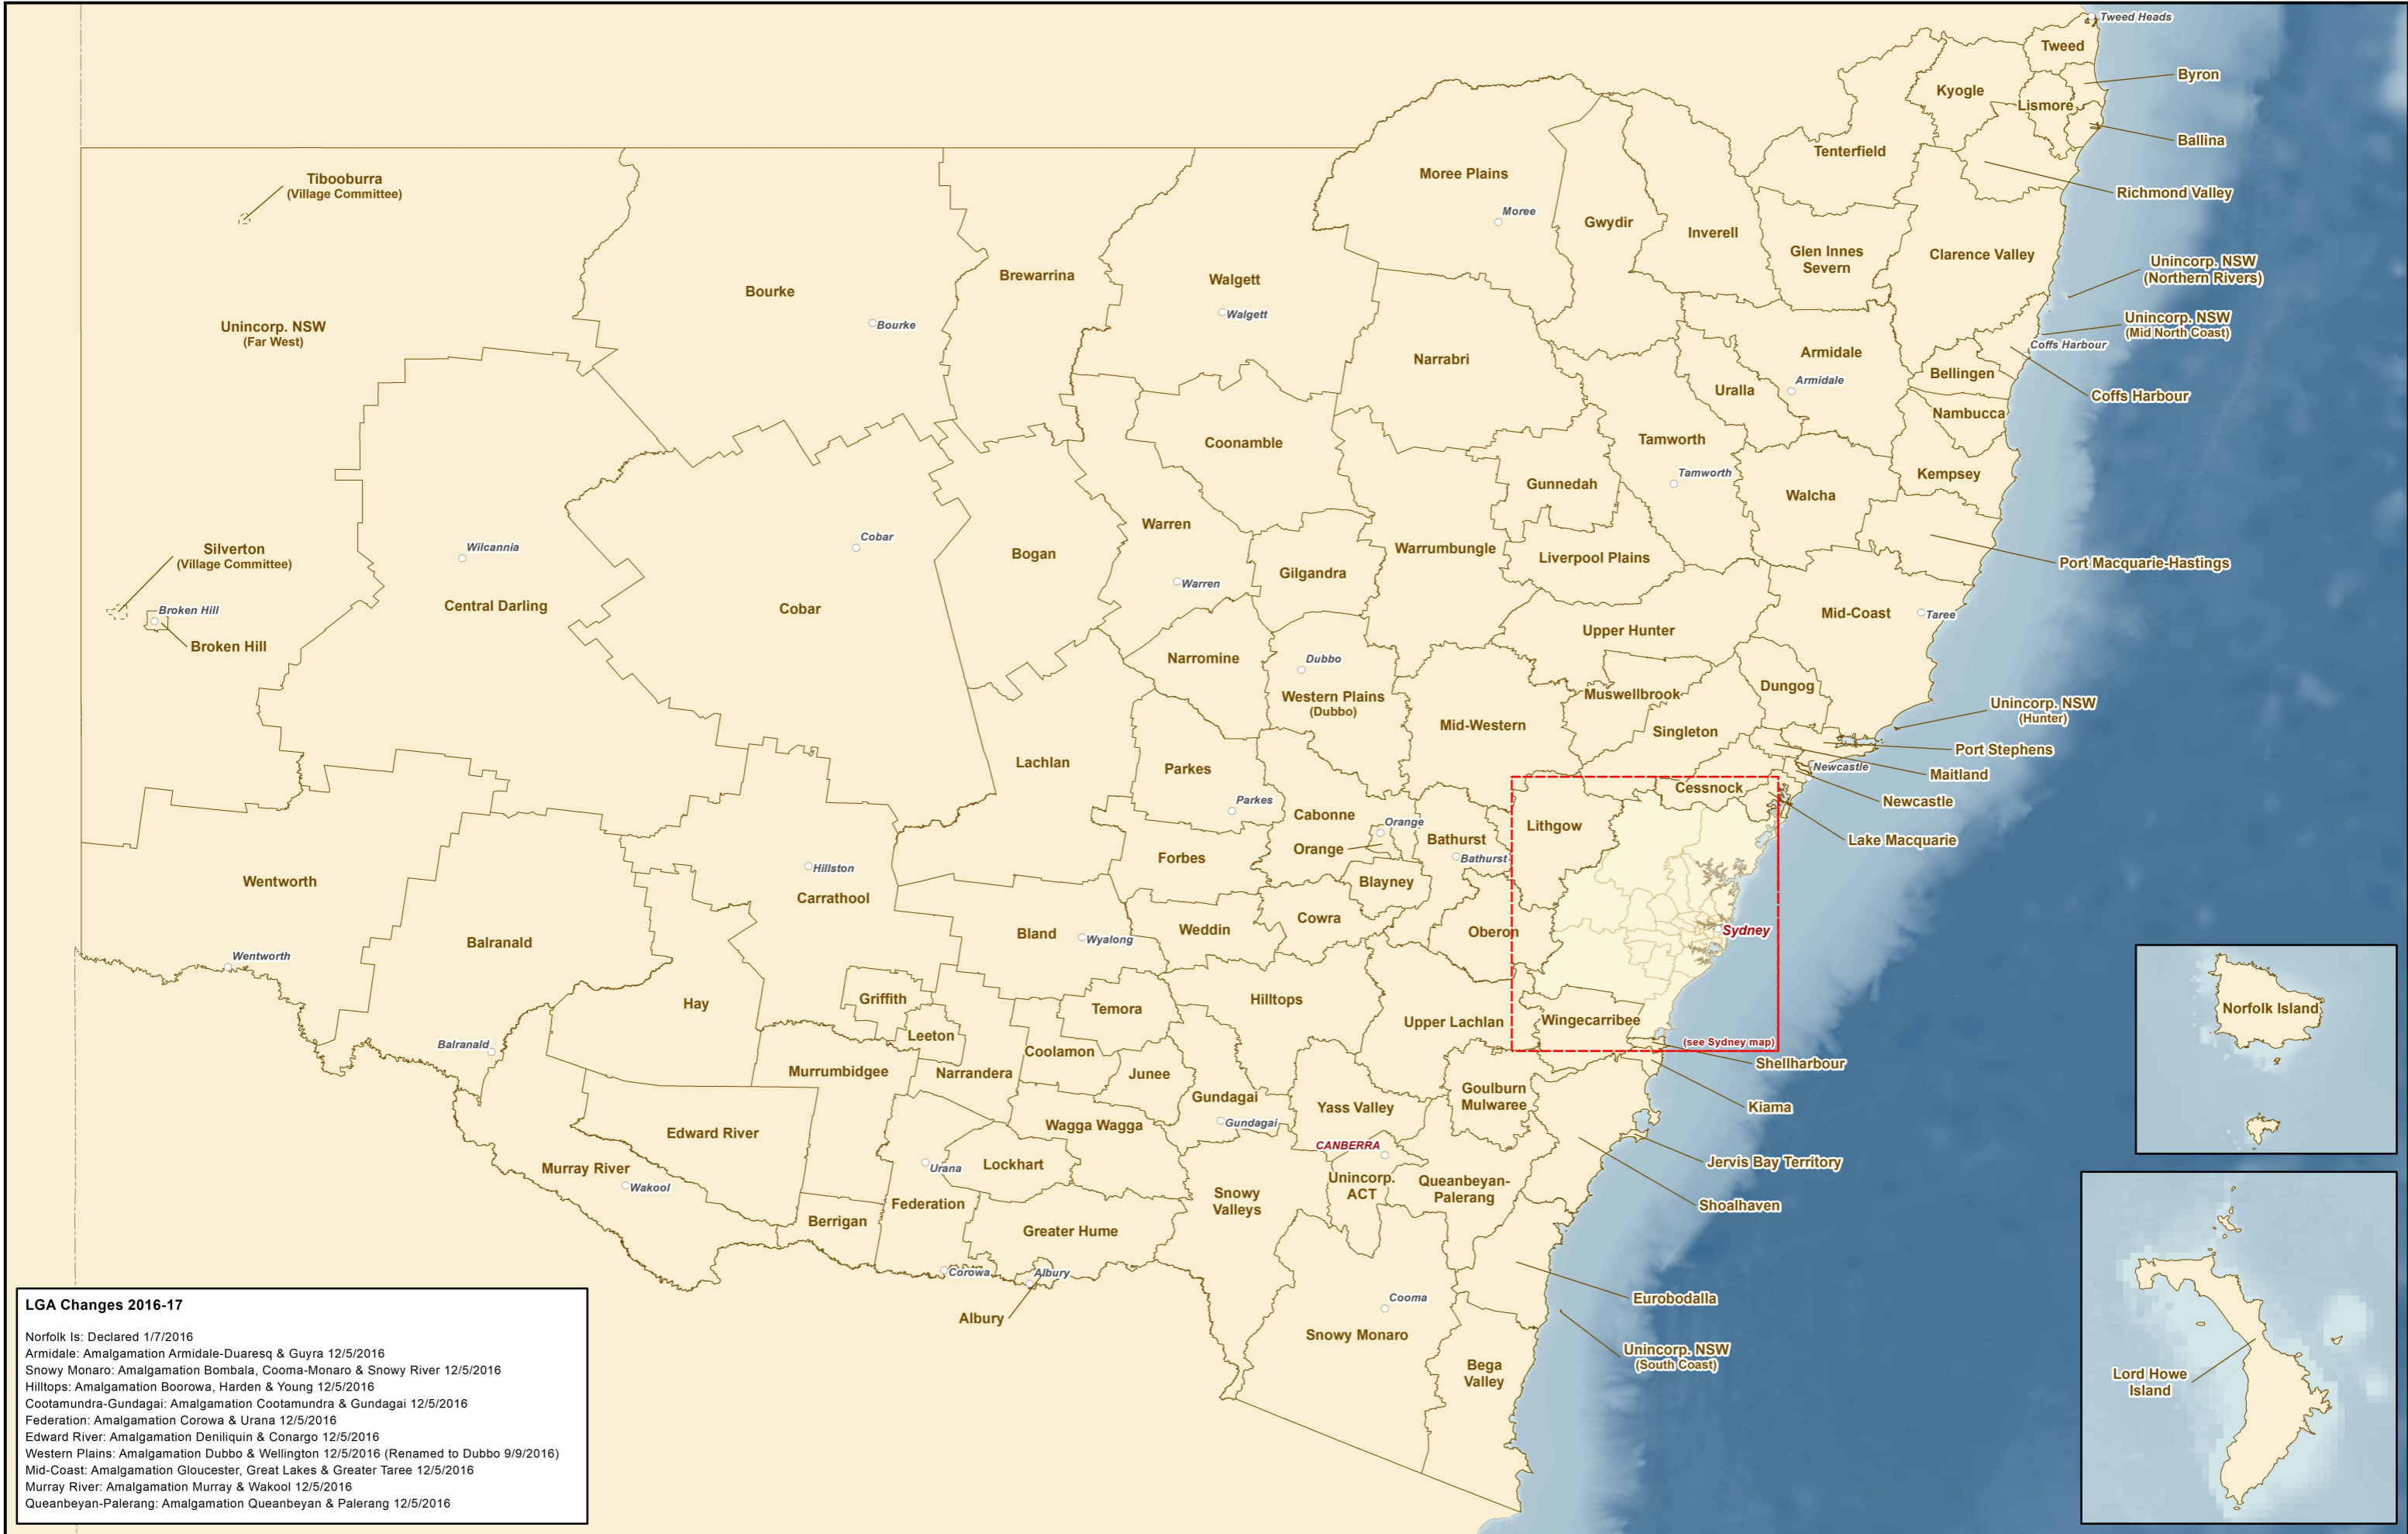

LOCAL GOVERNMENT AREAS 2016-17

NEW SOUTH WALES/ACT

LGA Changes 2016-17

- Norfolk Is: Declared 1/7/2016
- Armidale: Amalgamation Armidale-Duaresq & Guyra 12/5/2016
- Snowy Monaro: Amalgamation Bombala, Cooma-Monaro & Snowy River 12/5/2016
- Hilltops: Amalgamation Boorowa, Harden & Young 12/5/2016
- Cootamundra-Gundagai: Amalgamation Cootamundra & Gundagai 12/5/2016
- Federation: Amalgamation Corowa & Urana 12/5/2016
- Edward River: Amalgamation Deniliquin & Conargo 12/5/2016
- Western Plains: Amalgamation Dubbo & Wellington 12/5/2016 (Renamed to Dubbo 9/9/2016)
- Mid-Coast: Amalgamation Gloucester, Great Lakes & Greater Taree 12/5/2016
- Murray River: Amalgamation Murray & Wakool 12/5/2016
- Queanbeyan-Palerang: Amalgamation Queanbeyan & Palerang 12/5/2016